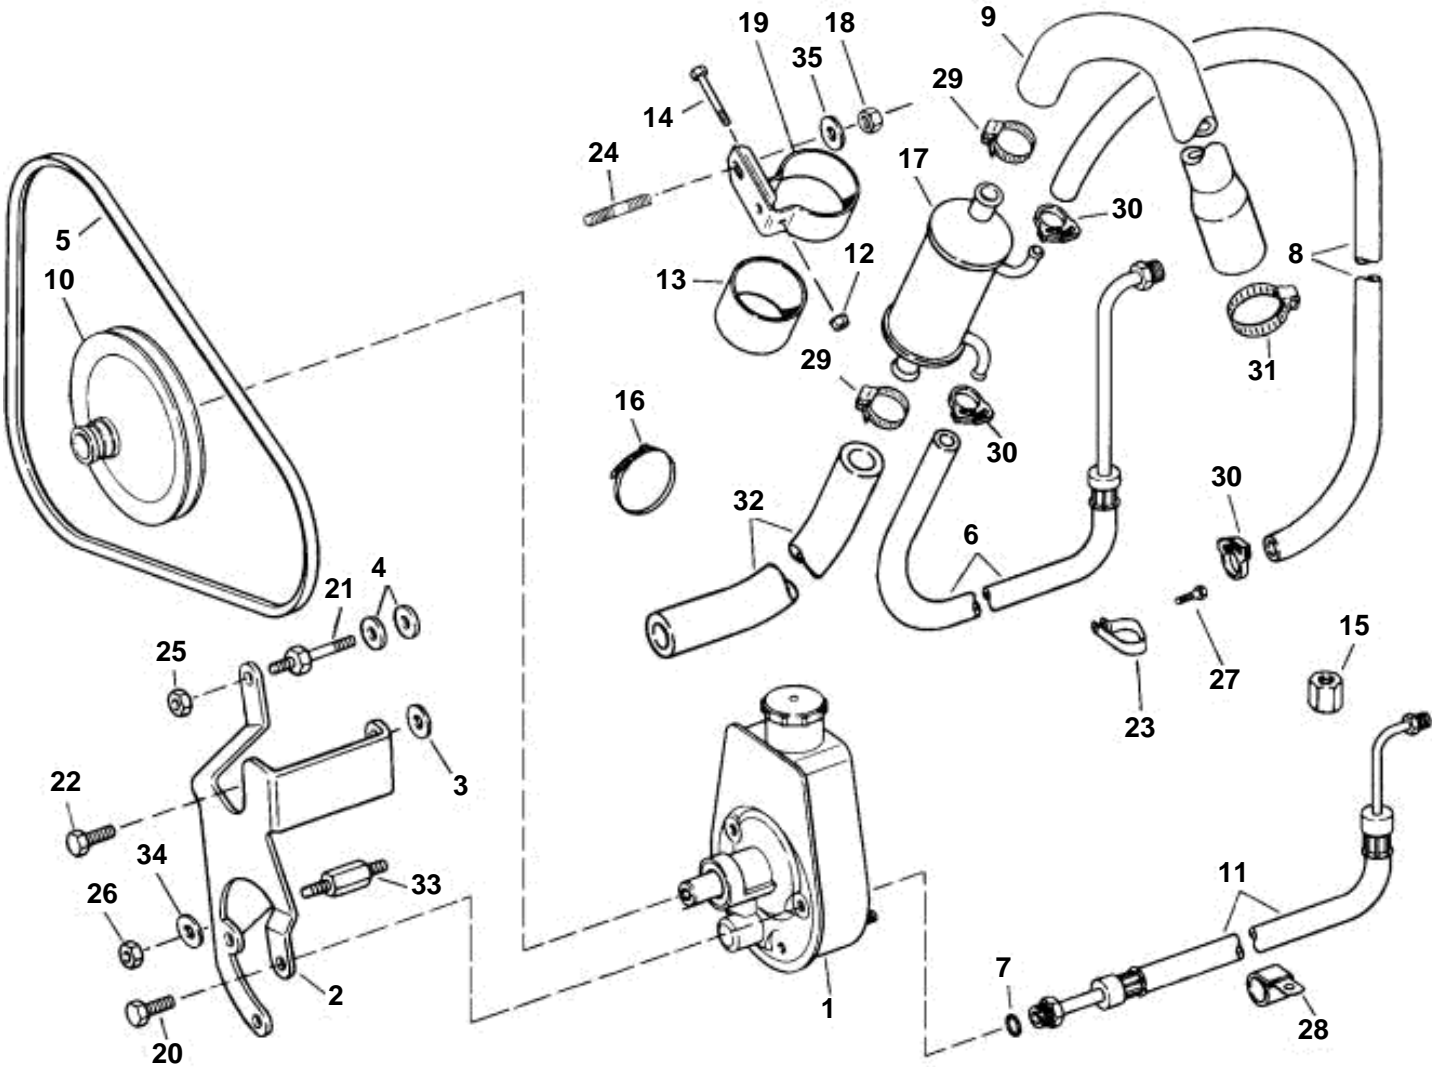

POWER STEERING PUMP

POWER STEERING PUMP

REF	PART NO.	QTY	DESCRIPTION	NOTES
1	3850491	1	Power steering pump	
2	3856871	1	Bracket, P/S pump to engine	
3	3852162	1	Washer, P/S pump bracket	
4	3852162	2	Washer, Stud, water pump & steering pump	
5	3852464	1	V-belt, P/S pump	
6	3854168	1	Hose, Cylinder to oil cooler	
	3854056	1	Hose, Cylinder to oil cooler	GL/GS
7	3852497	1	O-ring, Pressure hose to steering pump	
8	3850231	1	Hose, Oil cooler to steering pump	Return
	3852839	1	Hose, Oil cooler to steering pump	Return; GL/GS
9	3852281	1	Hose, Gimbal to cooler	
	3850283	1	Hose, Gimbal to cooler	GL/GS
10	3853804	1	Pulley, P/S pump	
11	3853967	1	Hose, P/S pump to pressure valve	TBI
	3853918	1	Hose, P/S pump to pressure valve	
12	3852079	1	Nut, Oil cooler & bracket assy	
13	3853236	1	Spacer, Oil cooler	
14	3852126	1	Screw, Oil cooler & bracket assy	
15	3853315	1	Fitting, P/S hoses	
16	3852158	2	Lock strap, P/S hoses	
17	3851921	1	Oil cooler	
18	3852177	1	Nut, P/S cooler clamp to reservoir	
	3853326	1	Screw, P/S cooler clamp to flywheel hsg	
19	3852218	1	Clamp, Engine oil cooler	
20	3853405	3	Screw, Steering pump bracket	
21	3852507	1	Stud, Bracket to water pump	
22	3853557	1	Screw, Steering pump bracket to cyl head	
23	3852837	1	Clamp, Hoses to cylinder head	Port, rear
24	3852093	1	Stud, Oil cooler clamp to reservoir	
25	3853403	1	Nut, Stud, P/S pump bracket	
26	3853403	1	Nut, Stud, P/S pump bracket	
27	3853557	1	Screw, Lift bracket/clamp, P/S hoses to head	Port, rear, lower
28	3852490	1	Clamp, Hoses to front mount	Port
29	3852602	2	Clamp, Hose, oil cooler, bypass pipe	
	3853786	2	Clamp, Hose, oil cooler, water	
30	3852196	2	Clamp, Hose, P/S pump to oil cooler	Return
31	3853786	1	Clamp, Hose, water to gimbal hsg	
32	3850363	1	Hose, Cooler to thermostat	
33	3856973	1	Stud, P/S pump bracket to engine	
34	3852054	1	Washer, Stud, P/S pump bracket	
35	3852058	1	Washer, Oil cooler clamp to reservoir	
	3852837	1	Clamp, P/S hoses to head, port, rear	Not shown
	3852065	1	Nut, Oil cooler to flywheel hsg	Not shown
	3856250	1	Hose, Oil cooler to water pump	TBI; not shown
	3856251	1	Hose, Gimbal to cooler	TBI; not shown
	3856252	1	Hose, Gimbal to cooler	TBI DP; not shown